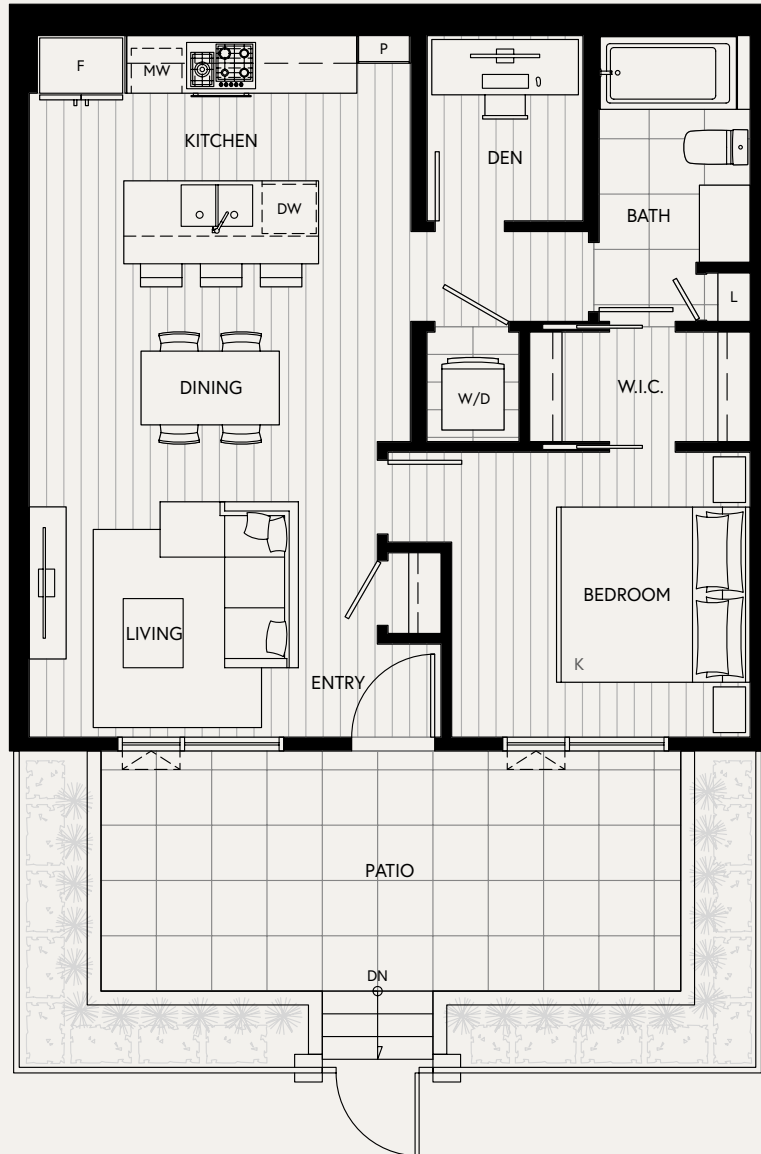

A1

1 Bedroom + Den
1 Bath

Interior 720 - 733 sq ft
Exterior 190 - 227 sq ft

The developer reserves the right to make changes and modifications to the information contained herein. Floorplans and floorplates are subject to change without notice. Please contact a developer sales representative for details. The developer may also make such further development modifications as are permitted by the disclosure statement, as may be amended, the contract of purchase and sale between a purchaser and developer (if applicable), or otherwise. E.&O.E.