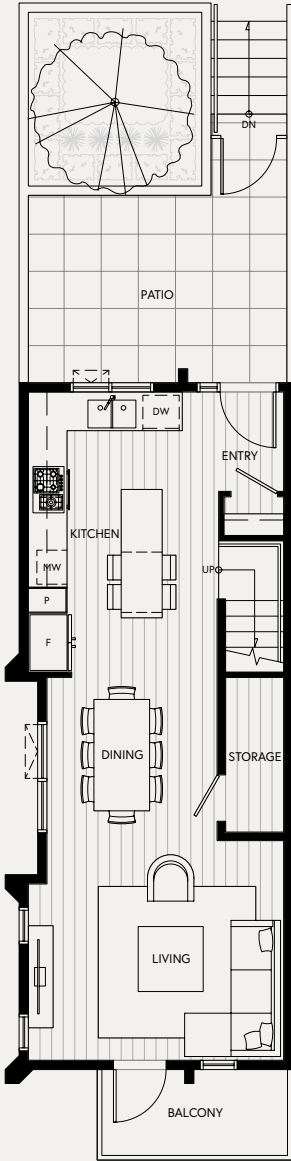

# B1

2 Bedroom

2 Bath

Interior 1,122 sq ft

Exterior 538 - 544 sq ft

Lower Level

Middle Level

Upper Level