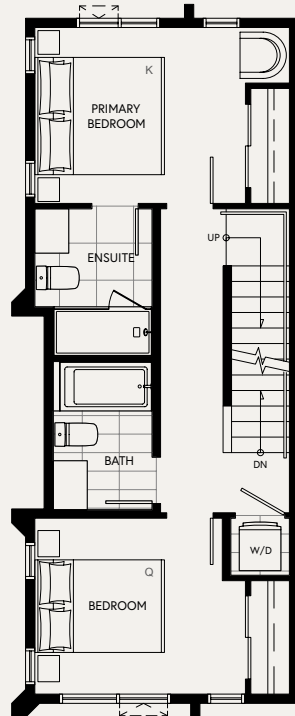

# B1

2 Bedroom

2 Bath

Interior 1,122 sq ft

Exterior 538 - 544 sq ft

Lower Level

Middle Level

Upper Level