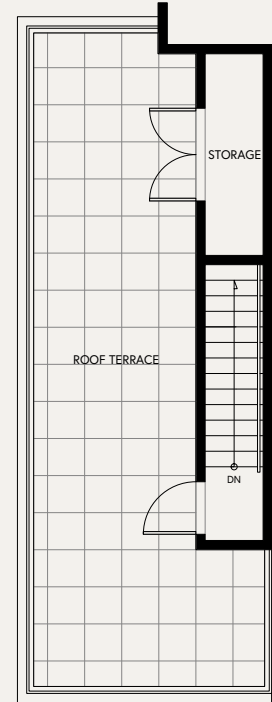

# B1

2 Bedroom

2 Bath

Interior 1,122 sq ft

Exterior 538 - 544 sq ft

Lower Level

Middle Level

Upper Level