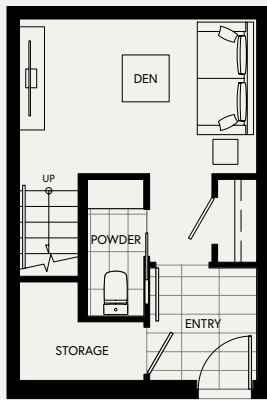

C1

3 Bedroom + Den
2.5 Bath

Interior 1,602 sq ft
Exterior 339 - 354 sq ft

Basement Level

Lower Level

Middle Level

Upper Level