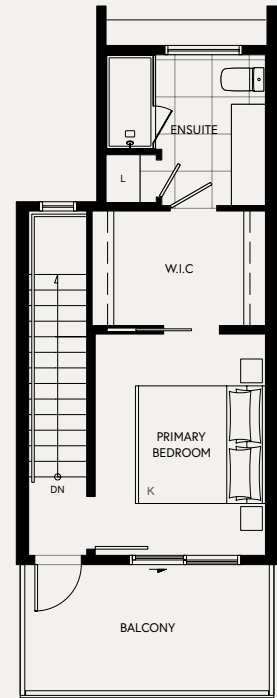

C1

3 Bedroom + Den
2.5 Bath

Interior 1,602 sq ft
Exterior 339 - 354 sq ft

Basement Level

Lower Level

Middle Level

Upper Level