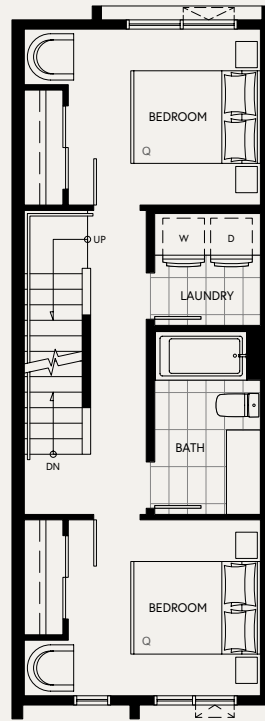

C1

3 Bedroom + Den
2.5 Bath

Interior 1,602 sq ft
Exterior 339 - 354 sq ft

Basement Level

Lower Level

Middle Level

Upper Level