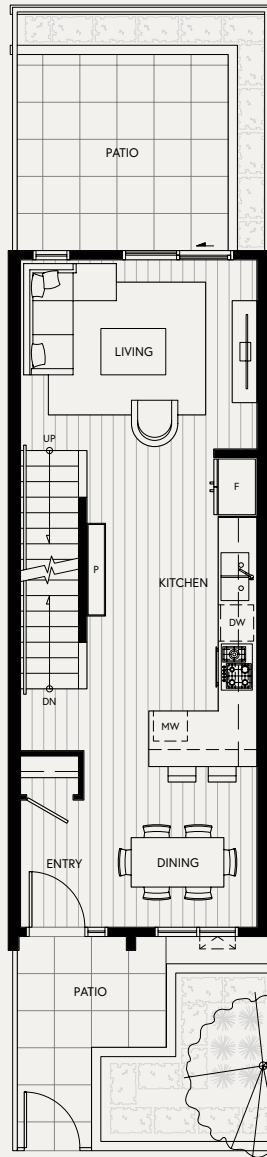

C1

3 Bedroom + Den
2.5 Bath

Interior 1,602 sq ft
Exterior 339 - 354 sq ft

Basement Level

Lower Level

Middle Level

Upper Level