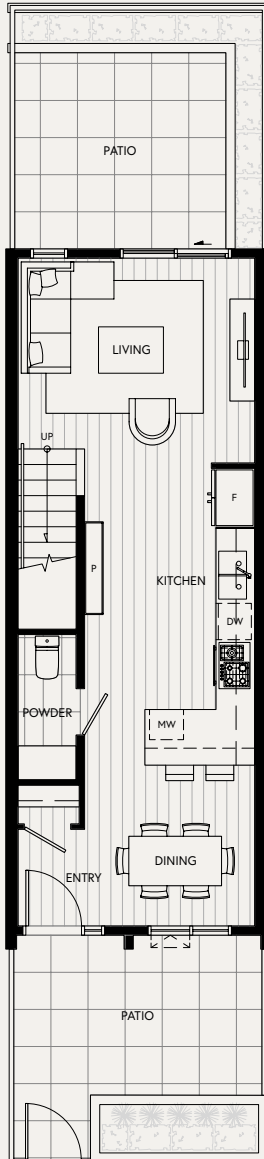

C3

3 Bedroom

2.5 Bath

Interior 1,302 - 1,319 sq ft

Exterior 397 - 435 sq ft

Lower Level

Middle Level

Upper Level