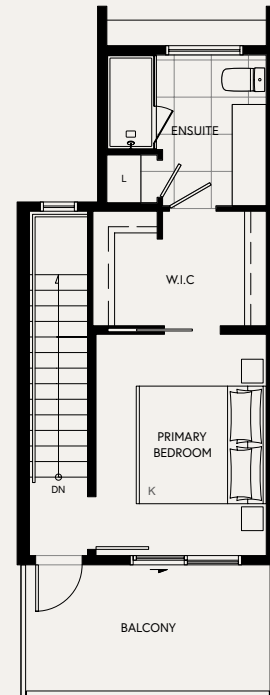

C3

3 Bedroom

2.5 Bath

Interior 1,302 - 1,319 sq ft

Exterior 397 - 435 sq ft

Lower Level

Middle Level

Upper Level