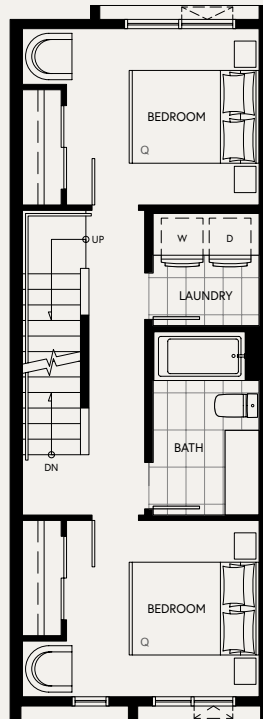

C3

3 Bedroom

2.5 Bath

Interior 1,302 - 1,319 sq ft

Exterior 397 - 435 sq ft

Lower Level

Middle Level

Upper Level