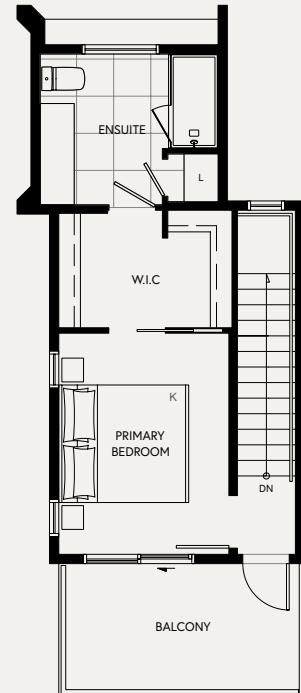

C4

3 Bedroom

2.5 Bath

Interior 1,378 sq ft

Exterior 426 sq ft

Lower Level

Middle Level

Upper Level