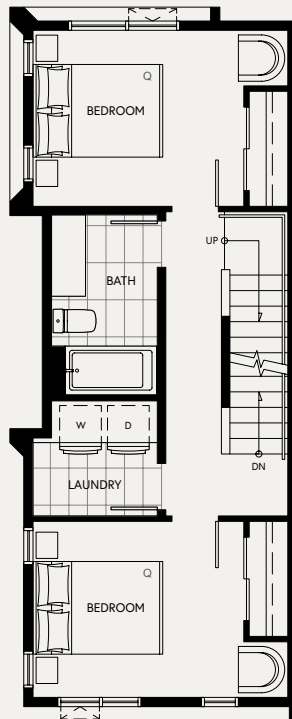

C4

3 Bedroom

2.5 Bath

Interior 1,378 sq ft

Exterior 426 sq ft

Lower Level

Middle Level

Upper Level