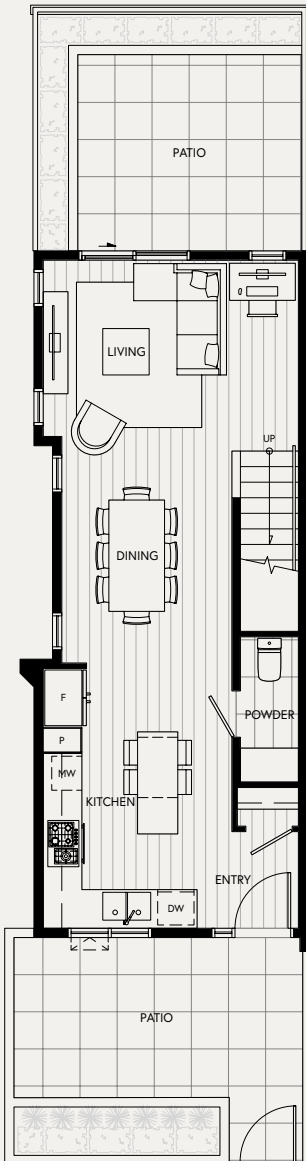

C4

3 Bedroom

2.5 Bath

Interior 1,378 sq ft

Exterior 426 sq ft

Lower Level

Middle Level

Upper Level