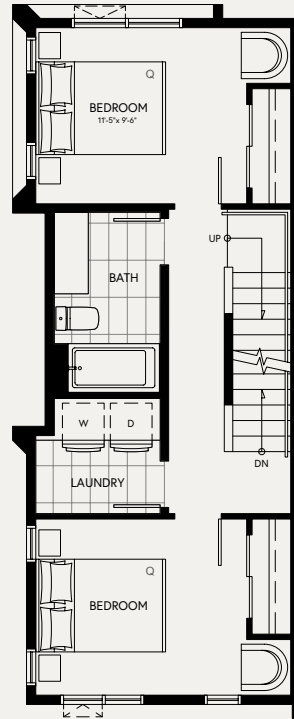

C5

3 Bedroom + Den
2.5 Bath

Interior 1,691 sq ft
Exterior 347 sq ft

Basement Level

Lower Level

Middle Level

Upper Level