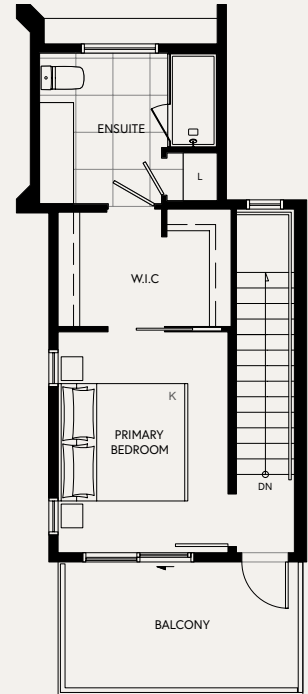

C5

3 Bedroom + Den
2.5 Bath

Interior 1,691 sq ft
Exterior 347 sq ft

Basement Level

Lower Level

Middle Level

Upper Level