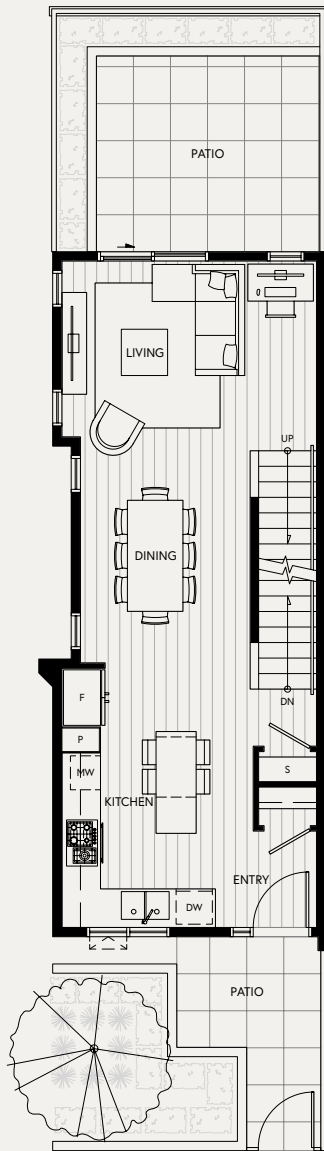

C5

3 Bedroom + Den
2.5 Bath

Interior 1,691 sq ft
Exterior 347 sq ft

Basement Level

Lower Level

Middle Level

Upper Level