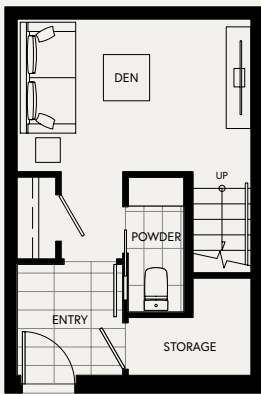

C5

3 Bedroom + Den
2.5 Bath

Interior 1,691 sq ft
Exterior 347 sq ft

Basement Level

Lower Level

Middle Level

Upper Level