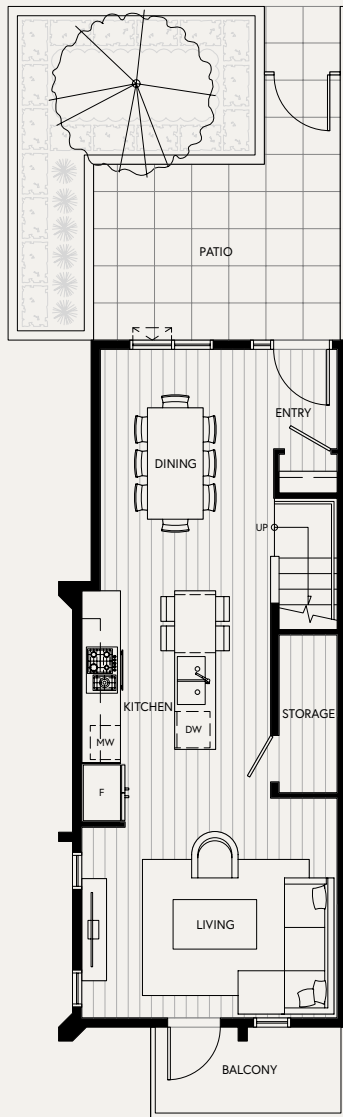

# D2

3 Bedroom  
2 Bath

Interior 1,385 sq ft  
Exterior 334 - 344 sq ft

Lower Level

Middle Level

Upper Level