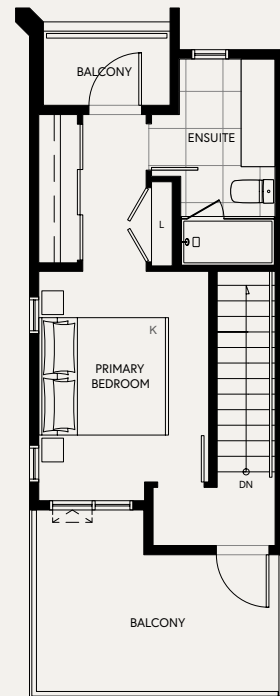

# D2

3 Bedroom  
2 Bath

Interior 1,385 sq ft  
Exterior 334 - 344 sq ft

Lower Level

Middle Level

Upper Level