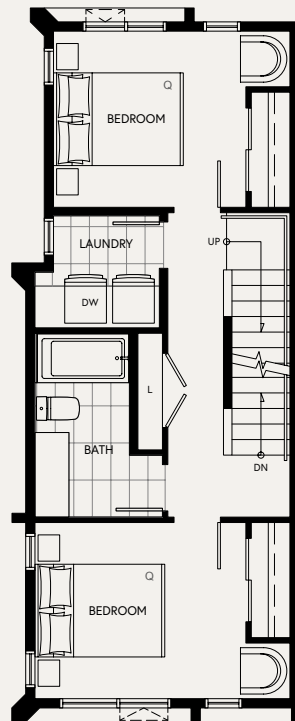

# D2

3 Bedroom  
2 Bath

Interior 1,385 sq ft  
Exterior 334 - 344 sq ft

Lower Level

Middle Level

Upper Level