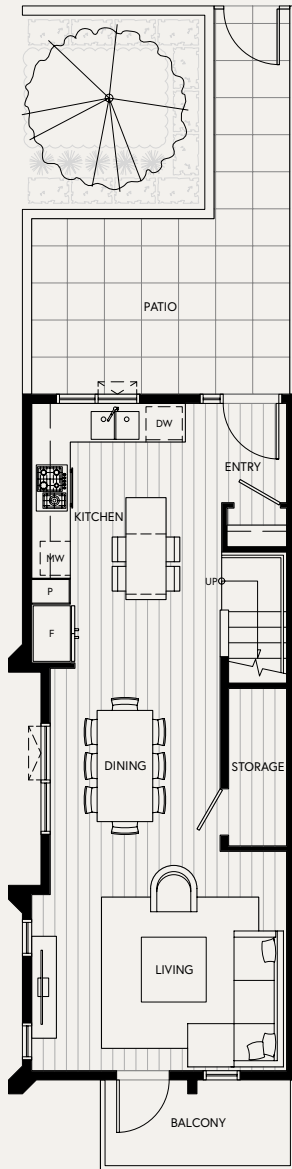

D3

3 Bedroom
2 Bath

Interior 1,394 sq ft
Exterior 344 - 362 sq ft

Lower Level

Middle Level

Upper Level