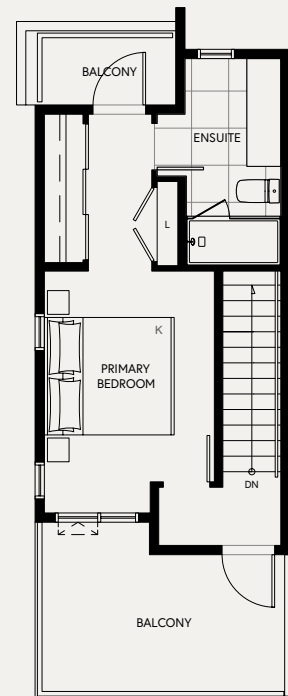

D3

3 Bedroom
2 Bath

Interior 1,394 sq ft
Exterior 344 - 362 sq ft

Lower Level

Middle Level

Upper Level