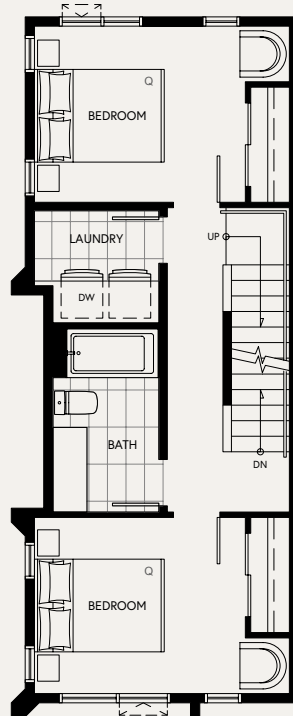

D3

3 Bedroom
2 Bath

Interior 1,394 sq ft
Exterior 344 - 362 sq ft

Lower Level

Middle Level

Upper Level