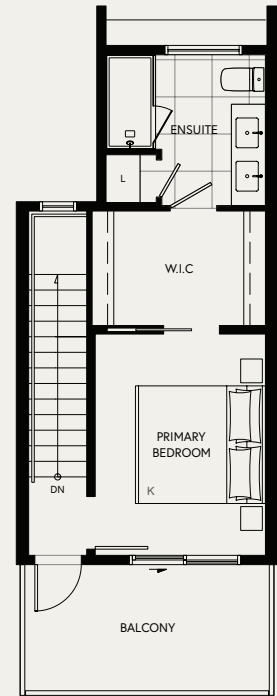

C1

3 Bedroom + Den
2.5 Bath

Interior 1,602 sq ft
Exterior 339 - 354 sq ft

Basement Level

Lower Level

Middle Level

Upper Level