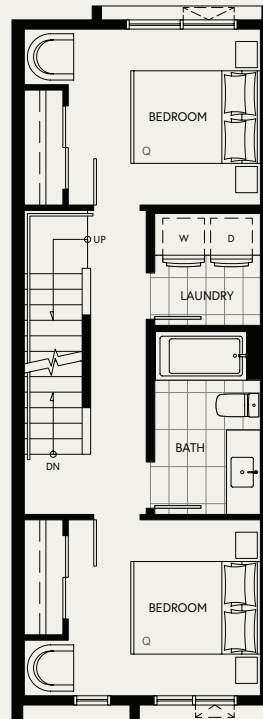

C1

3 Bedroom + Den
2.5 Bath

Interior 1,602 sq ft
Exterior 339 - 354 sq ft

Basement Level

Lower Level

Middle Level

Upper Level