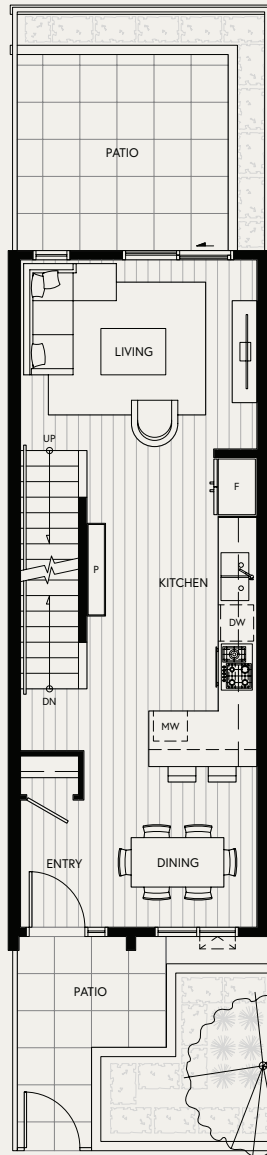

C1

3 Bedroom + Den
2.5 Bath

Interior 1,602 sq ft
Exterior 339 - 354 sq ft

Basement Level

Lower Level

Middle Level

Upper Level