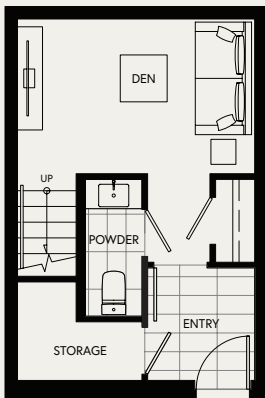

C1

3 Bedroom + Den
2.5 Bath

Interior 1,602 sq ft
Exterior 339 - 354 sq ft

Basement Level

Lower Level

Middle Level

Upper Level